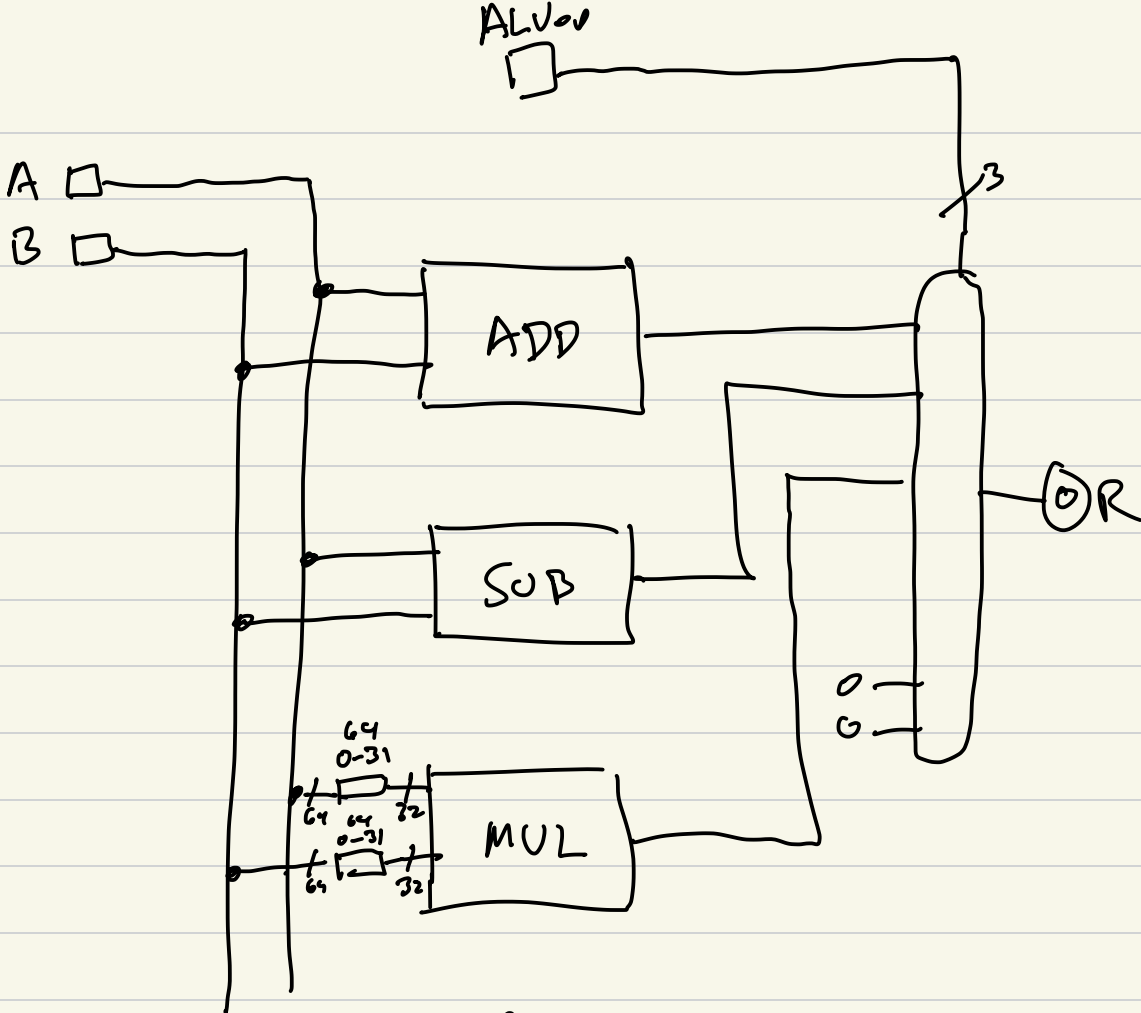

CS 315-02 Lab ALU Design

Lab05 Spec

ALU Arithmetic Logic Unit

•
•
•