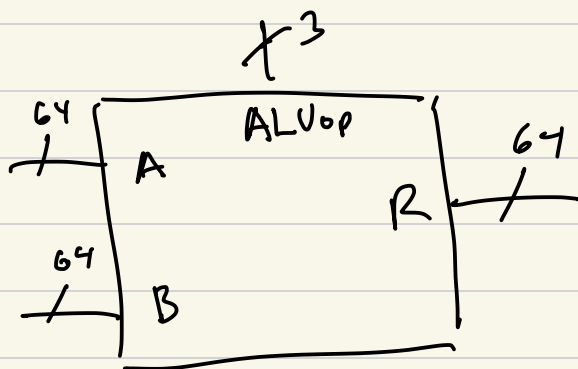

CS 315-02 Lab ALU Design

Lab05 Spec

ALU Arithmetic Logic Unit

•
•
•